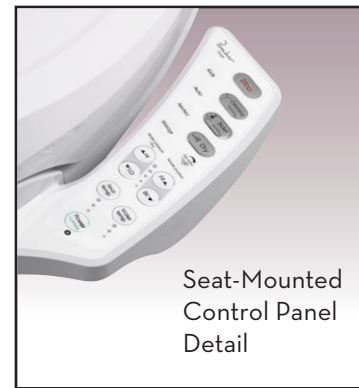

Seat-Mounted
Control Panel
Detail

CLEANSING
freshness